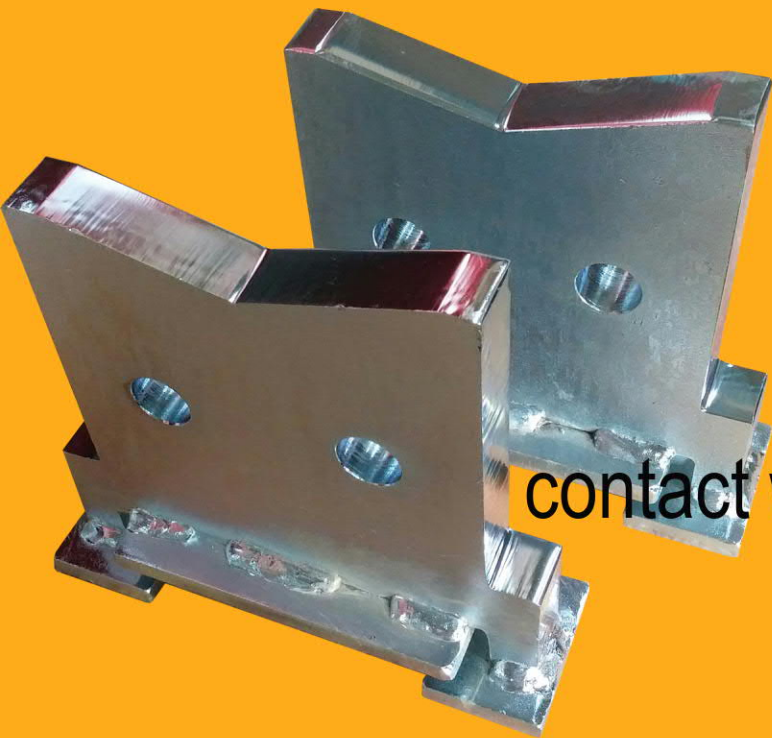

SERVICE JACKS

SCORPION ACCESSORIES

TJ24703

7 Inch V Saddle

TJ24703

7 Inch V Shaped Saddle
for lifting on the Axle

V shape ensures proper
contact with no chance of slipping

STAN DESIGN