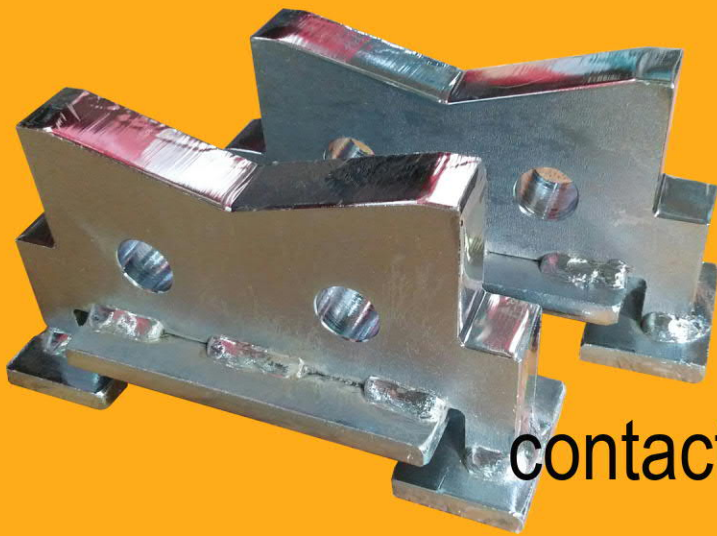

SERVICE JACKS

SCORPION ACCESSORIES

TJ24702 V Saddle

TJ24702

4 Inch V Shaped Saddle
for lifting on the Axle

V shape ensures proper
contact with no chance of slipping