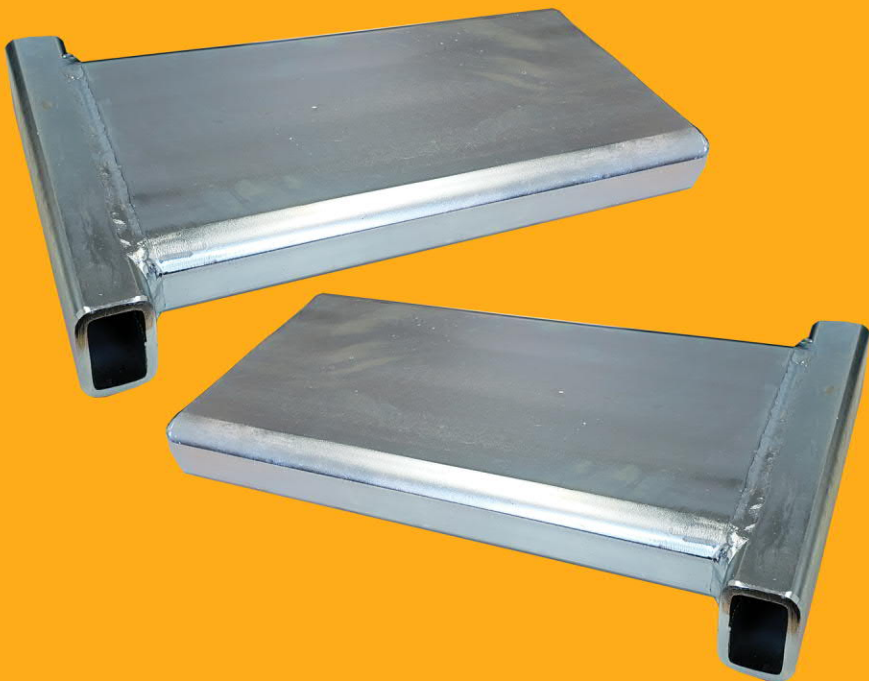

SERVICE JACKS

**SCORPION ACCESSORIES**

TJ12750  
Top Beam Extension

TJ12750  
Top Beam Extension  
Extends Top beam  
14" total  
Zinc Plated

STAN DESIGN

866 782 6529 · STANJACKS.COM